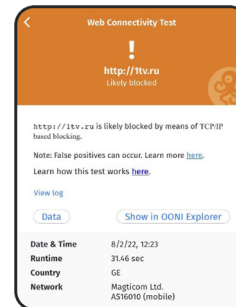

Learn more about OONI: ooni.org

OONI Probe is free and open source software that runs a variety of network measurement tests to check the following:

- 1 Blocking of websites
- 2 Blocking of instant messaging apps such as WhatsApp, Facebook Messenger, Signal and Telegram
- 3 Blocking of circumvention tools
- 4 Speed and performance of your network
- 5 Presence of middleboxes

! Heads-up!

Please **turn your VPN off** when running OONI Probe to help ensure more accurate test results.

Disclaimer:
Running OONI Probe can potentially be risky in certain countries.

Learn more:

As soon as you run OONI Probe, you will immediately have access to the test results in the app.

Along with an overview of the test result (for example, a tested website is blocked), you will have access to the raw network measurement data. Your test result will be published as open data in real-time.